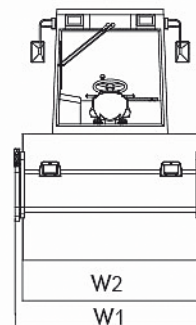

VVN RR 200 / VVN RR 260

overall specifications

Weight	Operating Weight(kg)	20000	26000
	Weight Burden on Front drum(kg)	9700	12500
	Weight Burden on Rear Wheel(kg)	10300	13500
	Static Linear Load(N/cm)	470	580
Compaction	Centrifugal Force(kN)	400/280	425/305
	Nominal Amplitude(mm)	1.9/1.0	2.1/1.0
	Vibration Frequency(Hz)	28/33	28/33
Working	Min. Turning Radius(mm)	6500	7500
	Grade Ability(%)	30	30
	Steering Angle(°)	32	35
	Swing Angle(°)	10	10
	Travel Speed Forward(km/h)	2.5/5.0/8.2	2.5/5.0/8.2
	Travel Speed Reverse(km/h)	2.5/5.0	2.5/5.0
Dimension	Length×Width×Height(mm)	6298×2280×3096	6398×2300×3096
	Width of Drum(W2)(mm)	2130	2130
	Diameter of Drum(mm)	1600	1600
	Rim Thickness of Drum(mm)	36	36
	Wheelbase(L1)(mm)	3430	3465
	Min ground clearance(h)(mm)	427	420
Engine	Manufacturer	Shangchai	Shangchai
	Model	SC8D175.1G2B1	SC8D200.2G2B1
	Rated Power(kW)	128	147
	Rated Speed(rpm)	2000	2000
Storage Battery	Voltage(V)	12	12
	Capacity(Ah)	120×2	120×2
Maintenance	Fuel Tank Capacity(L)	350	350
	Hydraulic Tank Capacity(L)	120	120
	Tire Type	23.1-26 12PR	20.5-25 16PR
	Service Brake	Air booster Caliper Rear Axle Brake	
	Parking Brake	Shaft Controlling Brake of Gear Box	
	Drive Type	Mechanical Drive	
	Vibration Type	Close-loop Hydraulic Vibration System	
Optional		Air Conditioner	
		Cold Start	
		Coated Cams