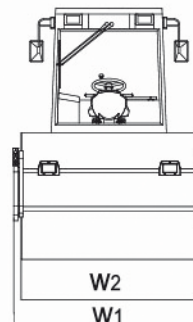

BELARUS

Phone: +375 849960925 1 5
E-mail: info@vvn.by
www.vvn.by

VVN RR2 120 / VVN RR2 140 / VVN RR 180 / VVN RR2 200

overall specifications

Weight	Operating Weight(kg)	12000	14000	18000	20000
	Weight Burden on Front Drum(kg)	6500	7500	10500	12500
	Weight Burden on Rear Wheel(kg)	5500	6500	7500	7500
	Static Linear Load(N/cm)	303	373	490	580
Compaction	Centrifugal Force(kN)	270/180	290/200	370/280	400/300
	Nominal Amplitude(mm)	1.8/0.9	1.8/0.9	2.1/1.0	2.1/1.0
	Vibration Frequency(Hz)	30/36	30/36	28/35	28/35
Travel	Min.Turning Radius(mm)	6500	6500	7000	7000
	Grade Ability(%)	40	40	45	45
	Steering Angle(°)	30	30	30	30
	Swing Angle(°)	10	10	10	10
	Travel Speed (km/h)	0-10.8	0-10.8	0-10.8	0-10.8
Dimension	Length×Width×Height(mm)	5978×2280×3220	5978×2280×3220	6118×2300×3220	6118×2300×3220
	Width of Drum(W2)(mm)	2120	2120	2120	2120
	Diameter of Drum(mm)	1532	1532	1532	1532
	Rim Thickness of Drum(mm)	25	25	46	46
	Wheelbase(L1)(mm)	3135	3135	3189	3189
	Min ground clearance(h)(mm)	422	422	422	422
Engine	Manufacturer	DF Cummins	DF Cummins	DF Cummins	DF Cummins
	Model	6BTA5.9-C150	6BTA5.9-C150	6CTA8.3	6CTA8.3
	Rated Power(kW)	112	112	160	160
	Rated Speed(rpm)	2200	2200	2200	2200
Maintenance	Fuel Tank Capacity(L)	280	280	280	280
	Hydraulic Tank Capacity(L)	90	90	90	90
	Tire Type	23.1-26 8PR	23.1-26 8PR	23.1-26 12PR	23.1-26 12PR
	Service Brake	Hydraulic Lock Front and Rear Brake			
	Parking Brake	Oil Cut Front and Rear Wheel Brake			
	Drive Type	Hydrostatic Drive			
	Vibration Type	Close-loop Hydraulic Vibration System			
Optional	Plateau Engine	Air Conditioner	Air Conditioner	Air Conditioner	Air Conditioner
	Limited Slip Axle	Cold Start	Cold Start	Cold Start	Cold Start
	Air Conditioner	Coated Cams	Coated Cams	Coated Cams	Coated Cams
	Cold Start				
	Coated Cams				