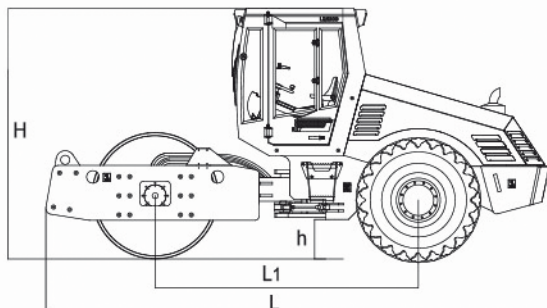

BELARUS

Phone: +375 849960925 1 5
E-mail: info@vvn.by
www.vvn.by

VVN RR 100 / VVN RR 120 / VVN RR 140 / VVN RR 160

overall specifications

Weight	Operating Weight(kg)	10000	12000	14000	16000
	Weight Burden on Front Drum(kg)	5000	6000	7000	7700
	Weight Burden on Rear Wheel(kg)	5000	6000	7000	8300
	Static Linear Load(N/cm)	235	277	330	360
Compaction	Centrifugal Force(kN)	240/150	280/180	290/160	310/190
	Nominal Amplitude(mm)	1.8/0.9	1.8/0.9	1.8/0.9	1.9/0.9
	Vibration Frequency(Hz)	28	28	28	28
Travel	Min. Turning Radius(mm)	6500	6500	6300	6300
	Grade Ability(%)	30	30	30	30
	Steering Angle(°)	30	30	30	30
	Swing Angle(°)	10	10	10	10
	Travel Speed Forward(km/h)	1.9/3.3/9.1	1.9/3.3/9.1	2.1/3.9/8.4	2.2/4.5/9.2
	Travel Speed Reverse(km/h)	1.9/3.3	1.9/3.3	2.3/3.9	2.2/4.5
Dimension	Length×Width×Height(mm)	5975×2260×3250	5975×2260×3250	5975×2280×3278	6140×2300×3365
	Width of Drum(W2)(mm)	2120	2120	2120	2120
	Diameter of Drum(mm)	1520	1520	1520	1520
	Rim Thickness of Drum(mm)	20	25	30	30
	Wheelbase(L1)(mm)	3135	3135	3100	3100
	Min ground clearance(h)(mm)	420	420	420	420
Engine	Manufacturer	Yuchai	Yuchai	Weichai	Yuchai
	Model	YC6B120-T20	YC6B120-T20	WP6G125E202	YC6B150Z-T21
	Rated Power(kW)	85	85	92	110
	Rated Speed(rpm)	2200	2200	2000	2000
Storage Battery	Voltage(V)	12	12	12	12
	Capacity(Ah)	120×2	120×2	120×2	120×2
Maintenance	Fuel Tank Capacity(L)	220	220	220	250
	Hydraulic Tank Capacity(L)	220	220	220	140
	Tire Type	17.5-25 12PR	17.5-25 12PR	23.1-26 8PR	23.1-26 12PR
	Service Brake	Air Booster Caliper Rear Axle Brake			
	Parking Brake	Shaft Controlling Brake of Gear Box			
	Drive Type	Mechanical Drive			
	Vibration Type	Open-loop Hydraulic Vibration System			
	Optional	Air Conditioner			
		Cold Start			
		Coated Cams			