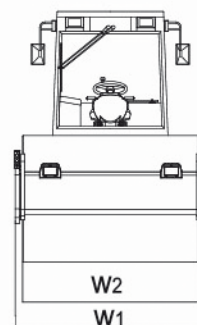

BELARUS

Phone: +375 849960925 1 5
E-mail: info@vvn.by
www.vvn.by

VVN RR 100 / VVN RR 120 / VVN RR 140 / VVN RR 160

overall specifications

Weight	Operating Weight(kg)	10000	12000	14000	16000
	Weight Burden on Front Drum(kg)	5000	6000	7000	7700
	Weight Burden on Rear Wheel(kg)	5000	6000	7000	8300
	Static Linear Load(N/cm)	235	277	330	360
Compaction	Centrifugal Force(kN)	240/150	280/180	290/160	310/190
	Nominal Amplitude(mm)	1.8/0.9	1.8/0.9	1.8/0.9	1.9/0.9
	Vibration Frequency(Hz)	28	28	28	28
Travel	Min. Turning Radius(mm)	6500	6500	6300	6300
	Grade Ability(%)	30	30	30	30
	Steering Angle(°)	30	30	30	30
	Swing Angle(°)	10	10	10	10
	Travel Speed Forward(km/h)	1.9/3.3/9.1	1.9/3.3/9.1	2.1/3.9/8.4	2.2/4.5/9.2
	Travel Speed Reverse(km/h)	1.9/3.3	1.9/3.3	2.3/3.9	2.2/4.5
Dimension	Length×Width×Height(mm)	5975×2260×3250	5975×2260×3250	5975×2280×3278	6140×2300×3365
	Width of Drum(W2)(mm)	2120	2120	2120	2120
	Diameter of Drum(mm)	1520	1520	1520	1520
	Rim Thickness of Drum(mm)	20	25	30	30
	Wheelbase(L1)(mm)	3135	3135	3100	3100
	Min ground clearance(h)(mm)	420	420	420	420
Engine	Manufacturer	Yuchai	Yuchai	Weichai	Yuchai
	Model	YC6B120-T20	YC6B120-T20	WP6G125E202	YC6B150Z-T21
	Rated Power(kW)	85	85	92	110
	Rated Speed(rpm)	2200	2200	2000	2000
Storage Battery	Voltage(V)	12	12	12	12
	Capacity(Ah)	120×2	120×2	120×2	120×2
Maintenance	Fuel Tank Capacity(L)	220	220	220	250
	Hydraulic Tank Capacity(L)	220	220	220	140
	Tire Type	17.5-25 12PR	17.5-25 12PR	23.1-26 8PR	23.1-26 12PR
	Service Brake	Air Booster Caliper Rear Axle Brake			
	Parking Brake	Shaft Controlling Brake of Gear Box			
	Drive Type	Mechanical Drive			
	Vibration Type	Open-loop Hydraulic Vibration System			
	Optional	Air Conditioner			
		Cold Start			
		Coated Cams			