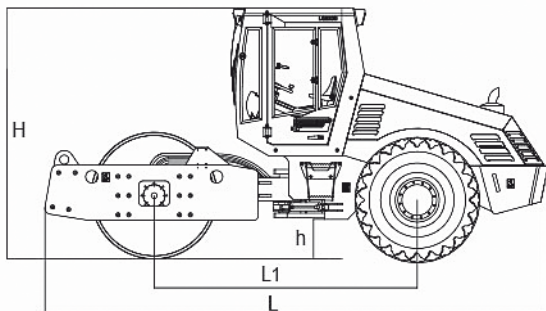

VVN RR 200 / VVN RR 260

overall specifications

Weight	Operating Weight(kg)	20000	26000
	Weight Burden on Front drum(kg)	9700	12500
	Weight Burden on Rear Wheel(kg)	10300	13500
	Static Linear Load(N/cm)	470	580
Compaction	Centrifugal Force(kN)	400/280	425/305
	Nominal Amplitude(mm)	1.9/1.0	2.1/1.0
	Vibration Frequency(Hz)	28/33	28/33
Working	Min. Turning Radius(mm)	6500	7500
	Grade Ability(%)	30	30
	Steering Angle(°)	32	35
	Swing Angle(°)	10	10
	Travel Speed Forward(km/h)	2.5/5.0/8.2	2.5/5.0/8.2
	Travel Speed Reverse(km/h)	2.5/5.0	2.5/5.0
Dimension	Length×Width×Height(mm)	6298×2280×3096	6398×2300×3096
	Width of Drum(W2)(mm)	2130	2130
	Diameter of Drum(mm)	1600	1600
	Rim Thickness of Drum(mm)	36	36
	Wheelbase(L1)(mm)	3430	3465
	Min ground clearance(h)(mm)	427	420
Engine	Manufacturer	Shangchai	Shangchai
	Model	SC8D175.1G2B1	SC8D200.2G2B1
	Rated Power(kW)	128	147
	Rated Speed(rpm)	2000	2000
Storage Battery	Voltage(V)	12	12
	Capacity(Ah)	120×2	120×2
Maintenance	Fuel Tank Capacity(L)	350	350
	Hydraulic Tank Capacity(L)	120	120
	Tire Type	23.1-26 12PR	20.5-25 16PR
	Service Brake	Air booster Caliper Rear Axle Brake	
	Parking Brake	Shaft Controlling Brake of Gear Box	
	Drive Type	Mechanical Drive	
	Vibration Type	Close-loop Hydraulic Vibration System	
Optional		Air Conditioner	
		Cold Start	
		Coated Cams	

ALL FOR SHOPS AND WAREHOUSES

LATVIA

SIA "Viss Veikaliem un Noliktavām"
41A - 224 Kan davas street, Rīga, LV-10 83
Phone: +371 27727449 (latvian, english),
+371 22074120 (l atvian, russian, english),
+371 20330002 (latvian, russian, english)
E-mail: info@vvn.lv

www.vvn.lv

LITHUANIA

Phone: +370 70066080
E-mail: info@vvn.lt
www.vvn.lt

NORWAY

Phone: +47 219558 68
E-mail: info@vvn.no
www.vvn.no

ESTONIA

Phone: +372 634633 2,
+372 63463 42
E-mail: info@vvn.ee
www.vvn.ee

DENMARK

E-mail: info@vvn.dk
www.vvn.dk

FINLAND

Phone: +358 7532633 23
E-mail: info@vvn.fi
www.vvn.fi

RUSSIA

Phone: +7 849960925 1 5
E-mail: info@vvn.ru
www.vvn.ru

SWEDEN

Phone: +46 107502388
E-mail: info@vvn.se
www.vvn.se

BELARUS

Phone: +375 849960925 1 5
E-mail: info@vvn.by
www.vvn.by