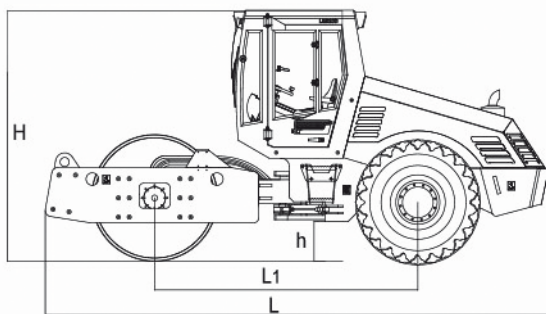

BELARUS

Phone: +375 849960925 1 5
E-mail: info@vvn.by
www.vvn.by

VVN RR2 120 / VVN RR2 140 / VVN RR 180 / VVN RR2 200

overall specifications

Weight	Operating Weight(kg)	12000	14000	18000	20000
	Weight Burden on Front Drum(kg)	6500	7500	10500	12500
	Weight Burden on Rear Wheel(kg)	5500	6500	7500	7500
	Static Linear Load(N/cm)	303	373	490	580
Compaction	Centrifugal Force(kN)	270/180	290/200	370/280	400/300
	Nominal Amplitude(mm)	1.8/0.9	1.8/0.9	2.1/1.0	2.1/1.0
	Vibration Frequency(Hz)	30/36	30/36	28/35	28/35
Travel	Min.Turning Radius(mm)	6500	6500	7000	7000
	Grade Ability(%)	40	40	45	45
	Steering Angle(°)	30	30	30	30
	Swing Angle(°)	10	10	10	10
	Travel Speed (km/h)	0-10.8	0-10.8	0-10.8	0-10.8
Dimension	Length×Width×Height(mm)	5978×2280×3220	5978×2280×3220	6118×2300×3220	6118×2300×3220
	Width of Drum(W2)(mm)	2120	2120	2120	2120
	Diameter of Drum(mm)	1532	1532	1532	1532
	Rim Thickness of Drum(mm)	25	25	46	46
	Wheelbase(L1)(mm)	3135	3135	3189	3189
	Min ground clearance(h)(mm)	422	422	422	422
Engine	Manufacturer	DF Cummins	DF Cummins	DF Cummins	DF Cummins
	Model	6BTA5.9-C150	6BTA5.9-C150	6CTA8.3	6CTA8.3
	Rated Power(kW)	112	112	160	160
	Rated Speed(rpm)	2200	2200	2200	2200
Maintenance	Fuel Tank Capacity(L)	280	280	280	280
	Hydraulic Tank Capacity(L)	90	90	90	90
	Tire Type	23.1-26 8PR	23.1-26 8PR	23.1-26 12PR	23.1-26 12PR
	Service Brake	Hydraulic Lock Front and Rear Brake			
	Parking Brake	Oil Cut Front and Rear Wheel Brake			
	Drive Type	Hydrostatic Drive			
	Vibration Type	Close-loop Hydraulic Vibration System			
Optional	Plateau Engine	Air Conditioner	Air Conditioner	Air Conditioner	Air Conditioner
	Limited Slip Axle	Cold Start	Cold Start	Cold Start	Cold Start
	Air Conditioner	Coated Cams	Coated Cams	Coated Cams	Coated Cams
	Cold Start				
	Coated Cams				