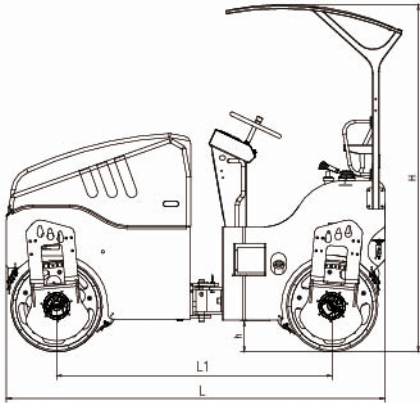

VVN RR2 120

VVN RR 140

VVN RR2 140

VVN RR 160

VVN RR 180

VVN RR 200

VVN RR2 200

VVN RR 260

VVN RR 30

overall specifications

Weight	Operating Weight(kg)	3000
	Weight Burden on Front drum(kg)	1400
	Weight Burden on Rear Wheel(kg)	1580
	Static Linear Load(N/cm)	123/123
Compaction	Centrifugal Force(kN)	30
	Nominal Amplitude(mm)	0.5
	Vibration Frequency(Hz)	50
Working	Min. Turning Radius(mm)	4050
	Grade Ability(%)	30
	Steering Angle(°)	35
	Swing Angle(°)	10
	Travel Speed(km/h)	0-8
Dimension	Length×Width×Height(mm)	2925×1330×2696
	Width of Drum(W2)(mm)	1200
	Diameter of Drum(mm)	700
	Rim Thickness of Drum(mm)	12
	Wheelbase(L1)(mm)	2054
	Min ground clearance(h)(mm)	233
Engine	Manufacturer	Changchai
	Model	ZN390Q
	Rated Power(kW)	25
	Rated Speed(rpm)	2600
Maintenance	Fuel Tank Capacity(L)	50
	Hydraulic Tank Capacity(L)	75
	Ride Control	Mechanical Shift
	Vibration Control	Electric Control
	Service Brake	Hydraulic Lock Front and Rear Brake
	Parking Brake	Oil Cut Front and Rear Wheel Brake
	Drive Type	Hydrostatic Drive
	Vibration Type	Close-loop Hydraulic Vibration System
	Optional	Air Conditioner
		Cold Start
		Coated Cams